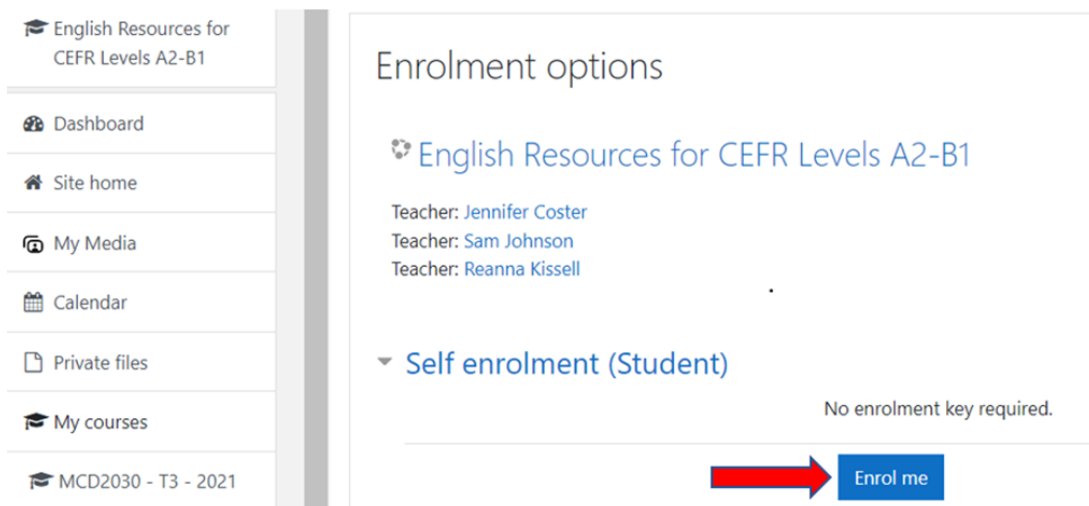

# How to self-enrol in the *Develop your English skills* Moodle sites

1. Go to <https://www.monashcollege.edu.au/current-students/library>
2. Scroll down and choose from the three *Develop your English skills* modules. Each module is separated into different CEFR levels. In the example below, we are going to enrol in the *Develop your English skills* module for levels A2-B1.

3. Once you click on the tile, the page below will open. Click on the blue **Enrol me** button.

4. The Moodle site will open and will be saved to your Moodle dashboard.