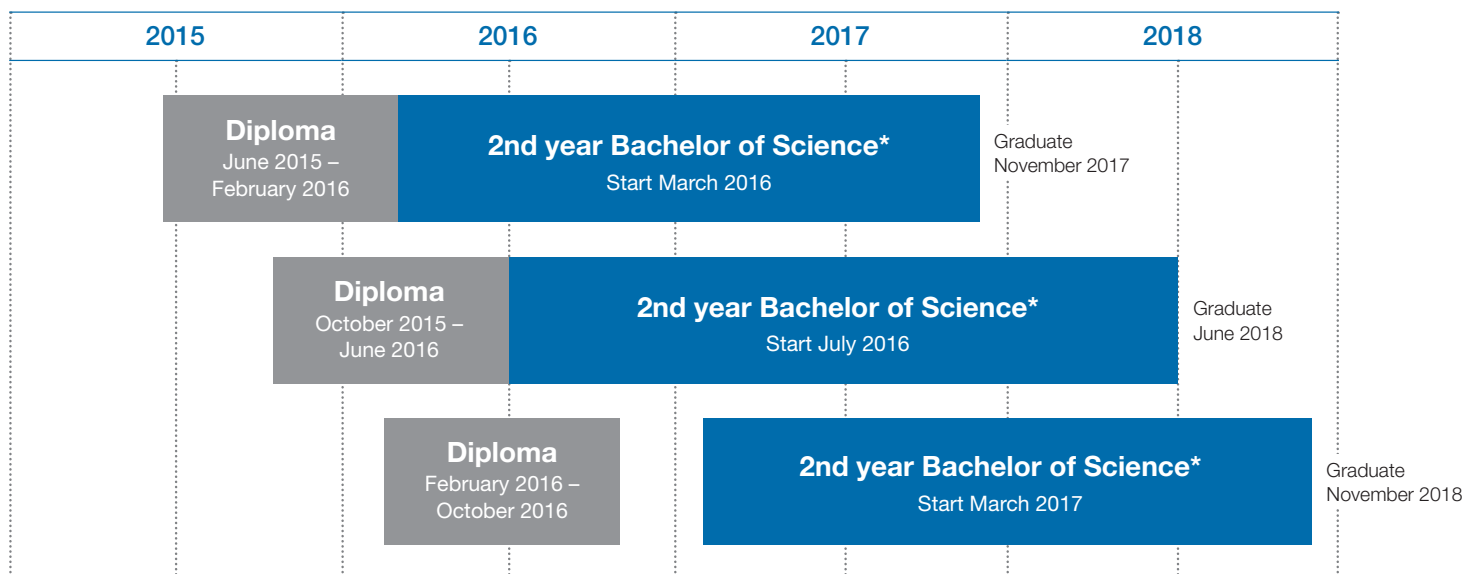

Based on normal course progression in the Diploma of Science Part 2.

* Entry requirements for Monash College and Monash University apply.

[#] Prerequisite is Psychology 1A.

A change of visa status to become an Australian permanent resident during the Monash College Diploma program may invalidate the degree pathway guarantee.